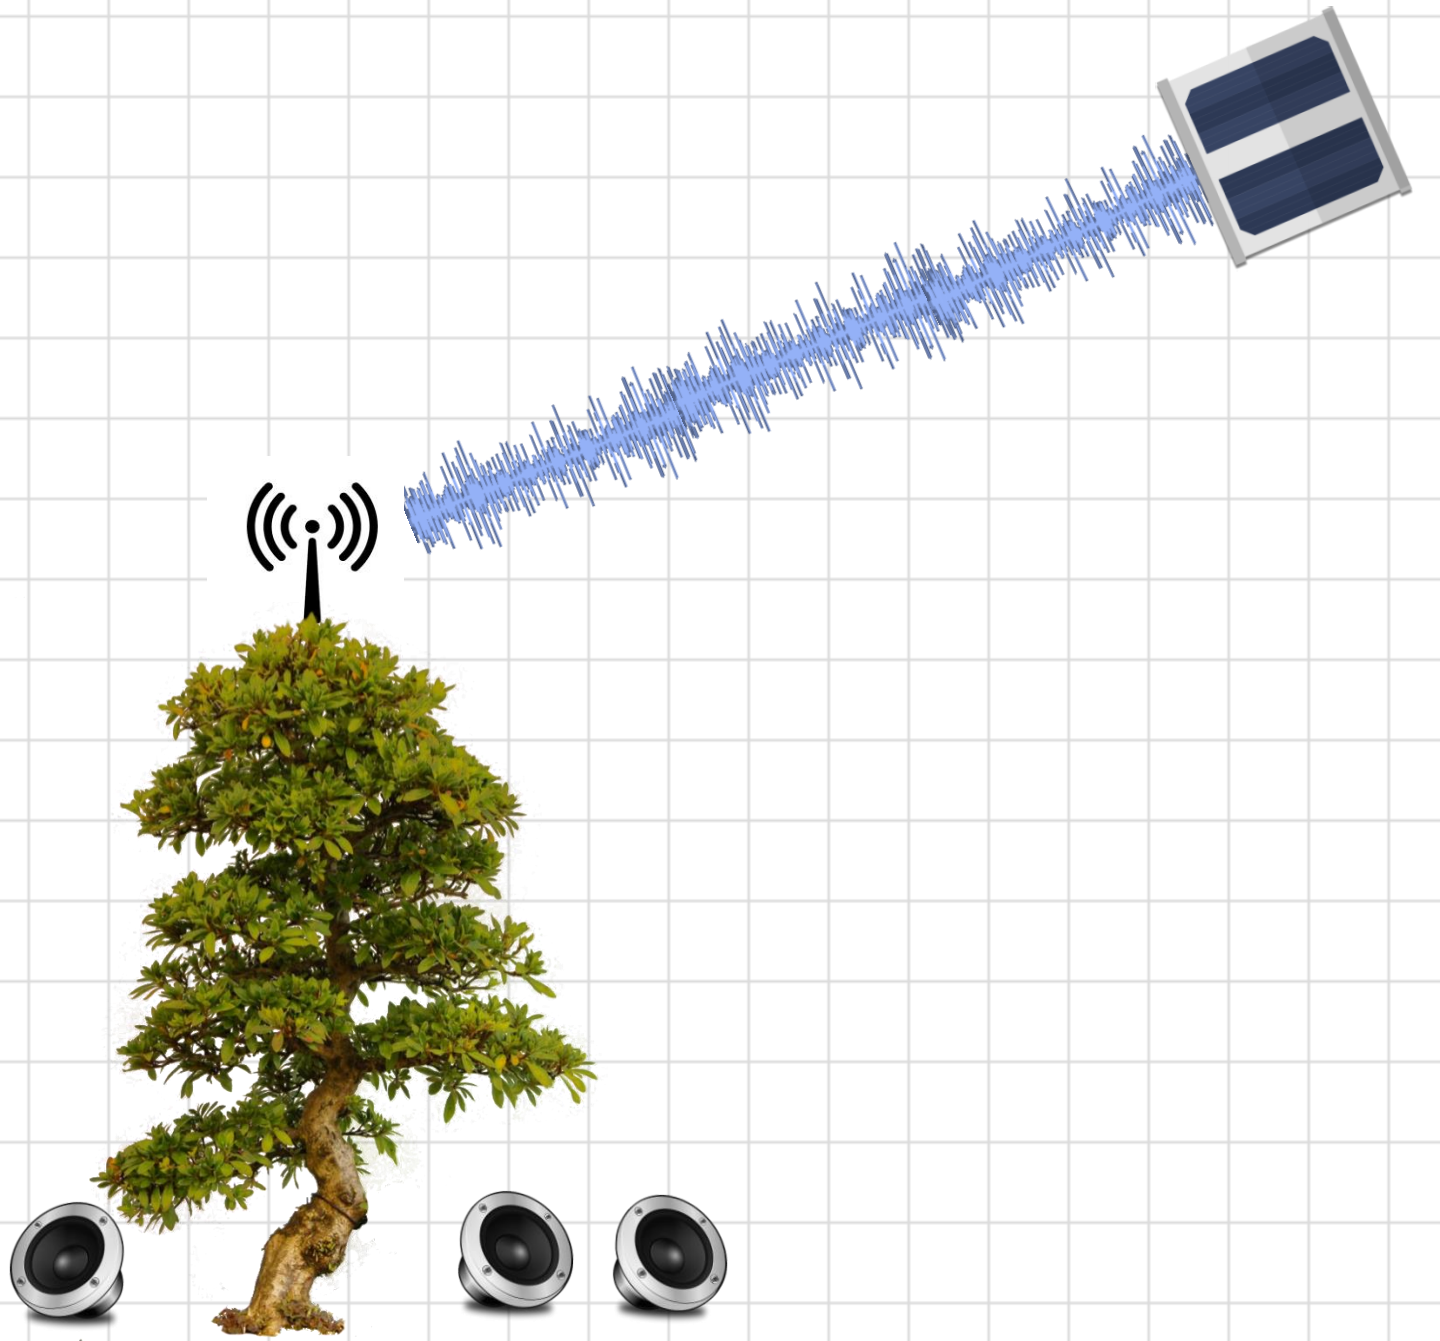

2. Methesula,
Bristlecone Pine,
California, USA
4,849 years old

3. Llangernyw Yew
Wales, UK
4,000-5,000 years old

4. Sarv-e Abarkuh
Abarkuh, Iran
4,000-5,000 years old

TREE SCIENCE FIGURES OF MERIT / A-TEAM, MAY 21, 2019

FOM	Tree growth (diameter)	Tree structure	Water content Xylem cavitation	Environmental parameters (temp, albedo, humidity)	Atmospheric changes carbon isotope
Dataset longevity	5	3	5	5	5
Tree health	4	4	5	3	2
Environmental stability	4	3	4	5	5
Interperability, flexibility, cultural relevance, fundamental, broad applications	5	3	5	5	4
TOTAL	18	13	19	18	16

SHARED GOALS:

- **CHANGES IN EARTH'S SURFACE OVER A RANGE OF TIME SCALES (ESPECIALLY LONG-TERM).**
- **LONGEVITY OF SPACECRAFT OPERATION IN SPACE.**
- **SCIENCE AS A MEANS OF GENERATING SOCIETAL BENEFIT AND CULTURAL ENGAGEMENT.**
- **ART EMPHASISES THE CRITICAL IMPORTANCE OF THINKING LONG-TERM ABOUT DATA, TECHNOLOGY, SCIENCE, HUMANITY AND PLANET EARTH.**

BENEFITS OF T.O.L. INSTALLATION:

- MEASUREMENTS AT THE SITE OF TREES SONIFIED FOR PUBLIC CONSUMPTION, ALLOWING A CREATIVE ACCESS POINT TO DATA
- IN-SITU MEASUREMENTS AT TREE COULD PROVIDE DATA CALIBRATION FOR DATA GATHERED BY SPACE-BOUND VEHICLE.
- HARNESSING LIVING TREES TO CREATE A TERRESTRIAL ANTENNA NETWORK MERGES SCIENCE, TECHNOLOGY, AND THE PUBLIC IMAGINATION.
- THE SONG OF THE TREES WILL BE AVAILABLE ON-LINE, IN REAL TIME, FOR GENERATIVE PUBLIC CONSUMPTION + CREATIVITY.